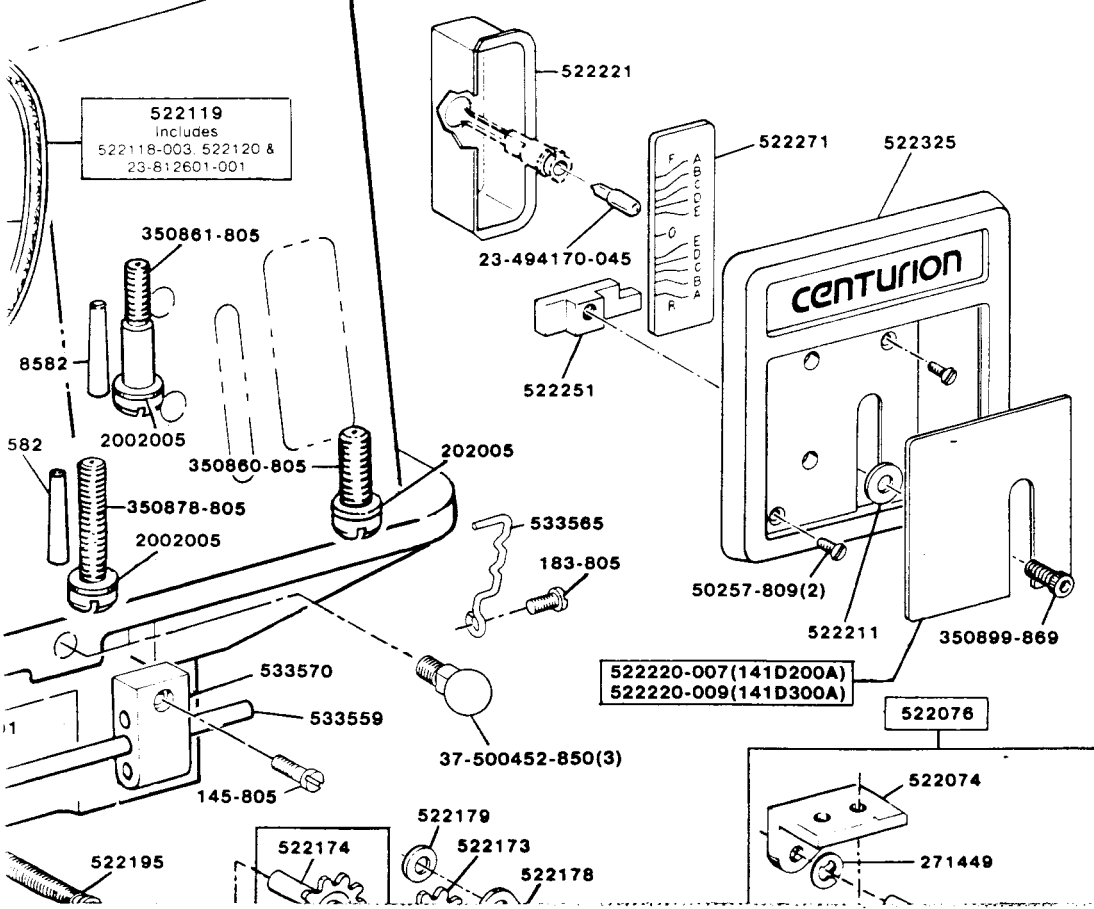

522041 522085 522051 350891-869 533502 522200 533553 522050 453-830 350891-869

350894-805 533636 533704 533613 522118-001 522282

533713 533514 533533 350891-869

533618
Mated Gears
replaces part nos.
533617 & 533581

51119-803 350885-869 33582

533708 533707 141326-805

From the library of Diamond Needles Co.

533642-002

533660-002(142D200A)
533660-003(142D300A)

from the factory of: Diamond Needle Corp

CENTURION

Form 21644(Rev.777) Printed in U.S.A.
Copyright © 1976 The Singer Company
All Rights Reserved Throughout the World
A Trademark of THE SINGER COMPANY