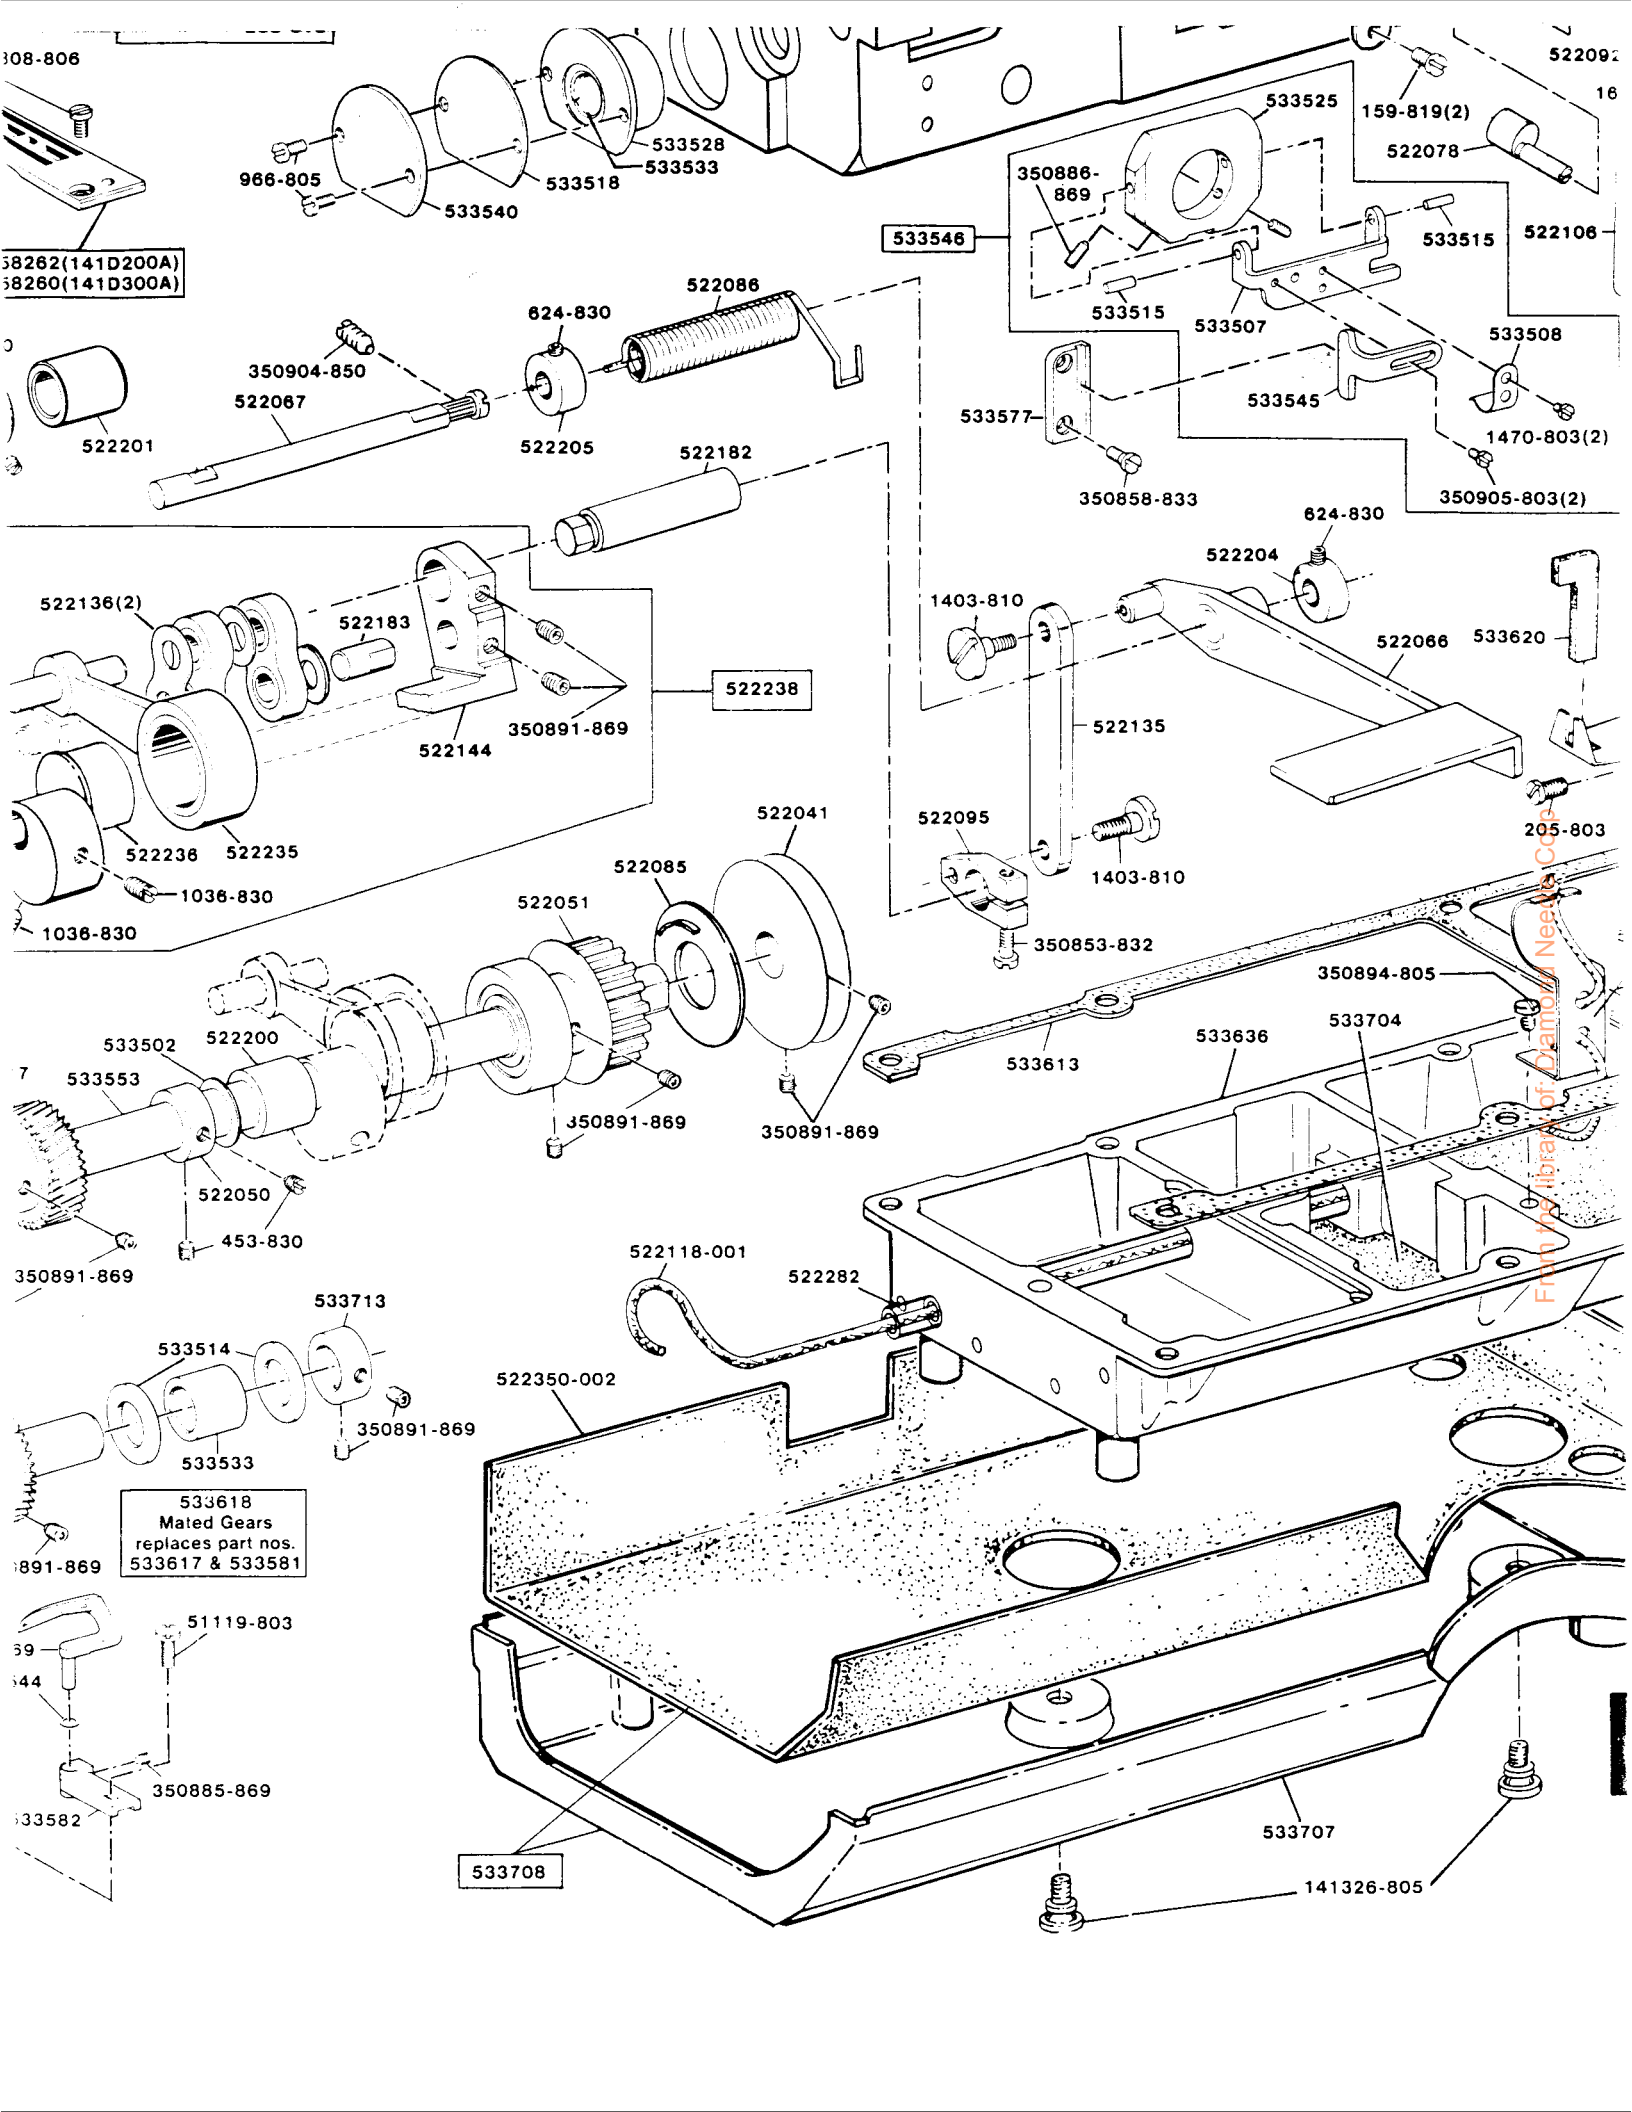

SINGER
141D200A,D300A

SINGER^{*}

141D200A & 141D300A

From the library of: Diamond Needle Corp

From the Library of: Diamond Needle Corp

58262(141D200A)
58260(141D300A)

986-805 533528 533533 533518 533540

533525 159-819(2) 522078 533515 522106 350886-869 533515 533507 533508

522086 624-830 350904-850 522067 52205 522182

533577 350858-833 624-830 52204 1470-803(2) 350905-803(2)

522136(2) 522183 522144 350891-869 522238 522235 1036-830 1036-830

1403-810 522135 522095 1403-810 522086 533620 205-803 350853-832

522041 522085 522051 350891-869 533502 522200 533553 522050 453-830 350891-869

350894-805 533636 533704 533613 522118-001 522282

533713 533514 533533 350891-869

533618
Mated Gears
replaces part nos.
533617 & 533581

51119-803 350885-869 33582

533708 533707 141326-805

From the library of Diamond Needles Co.

533642-002

533660-002(142D200A)
533660-003(142D300A)

from the factory of: Diamond Needle Corp

CENTURION

Form 21644(Rev.777) Printed in U.S.A.
Copyright © 1976 The Singer Company
All Rights Reserved Throughout the World
A Trademark of THE SINGER COMPANY