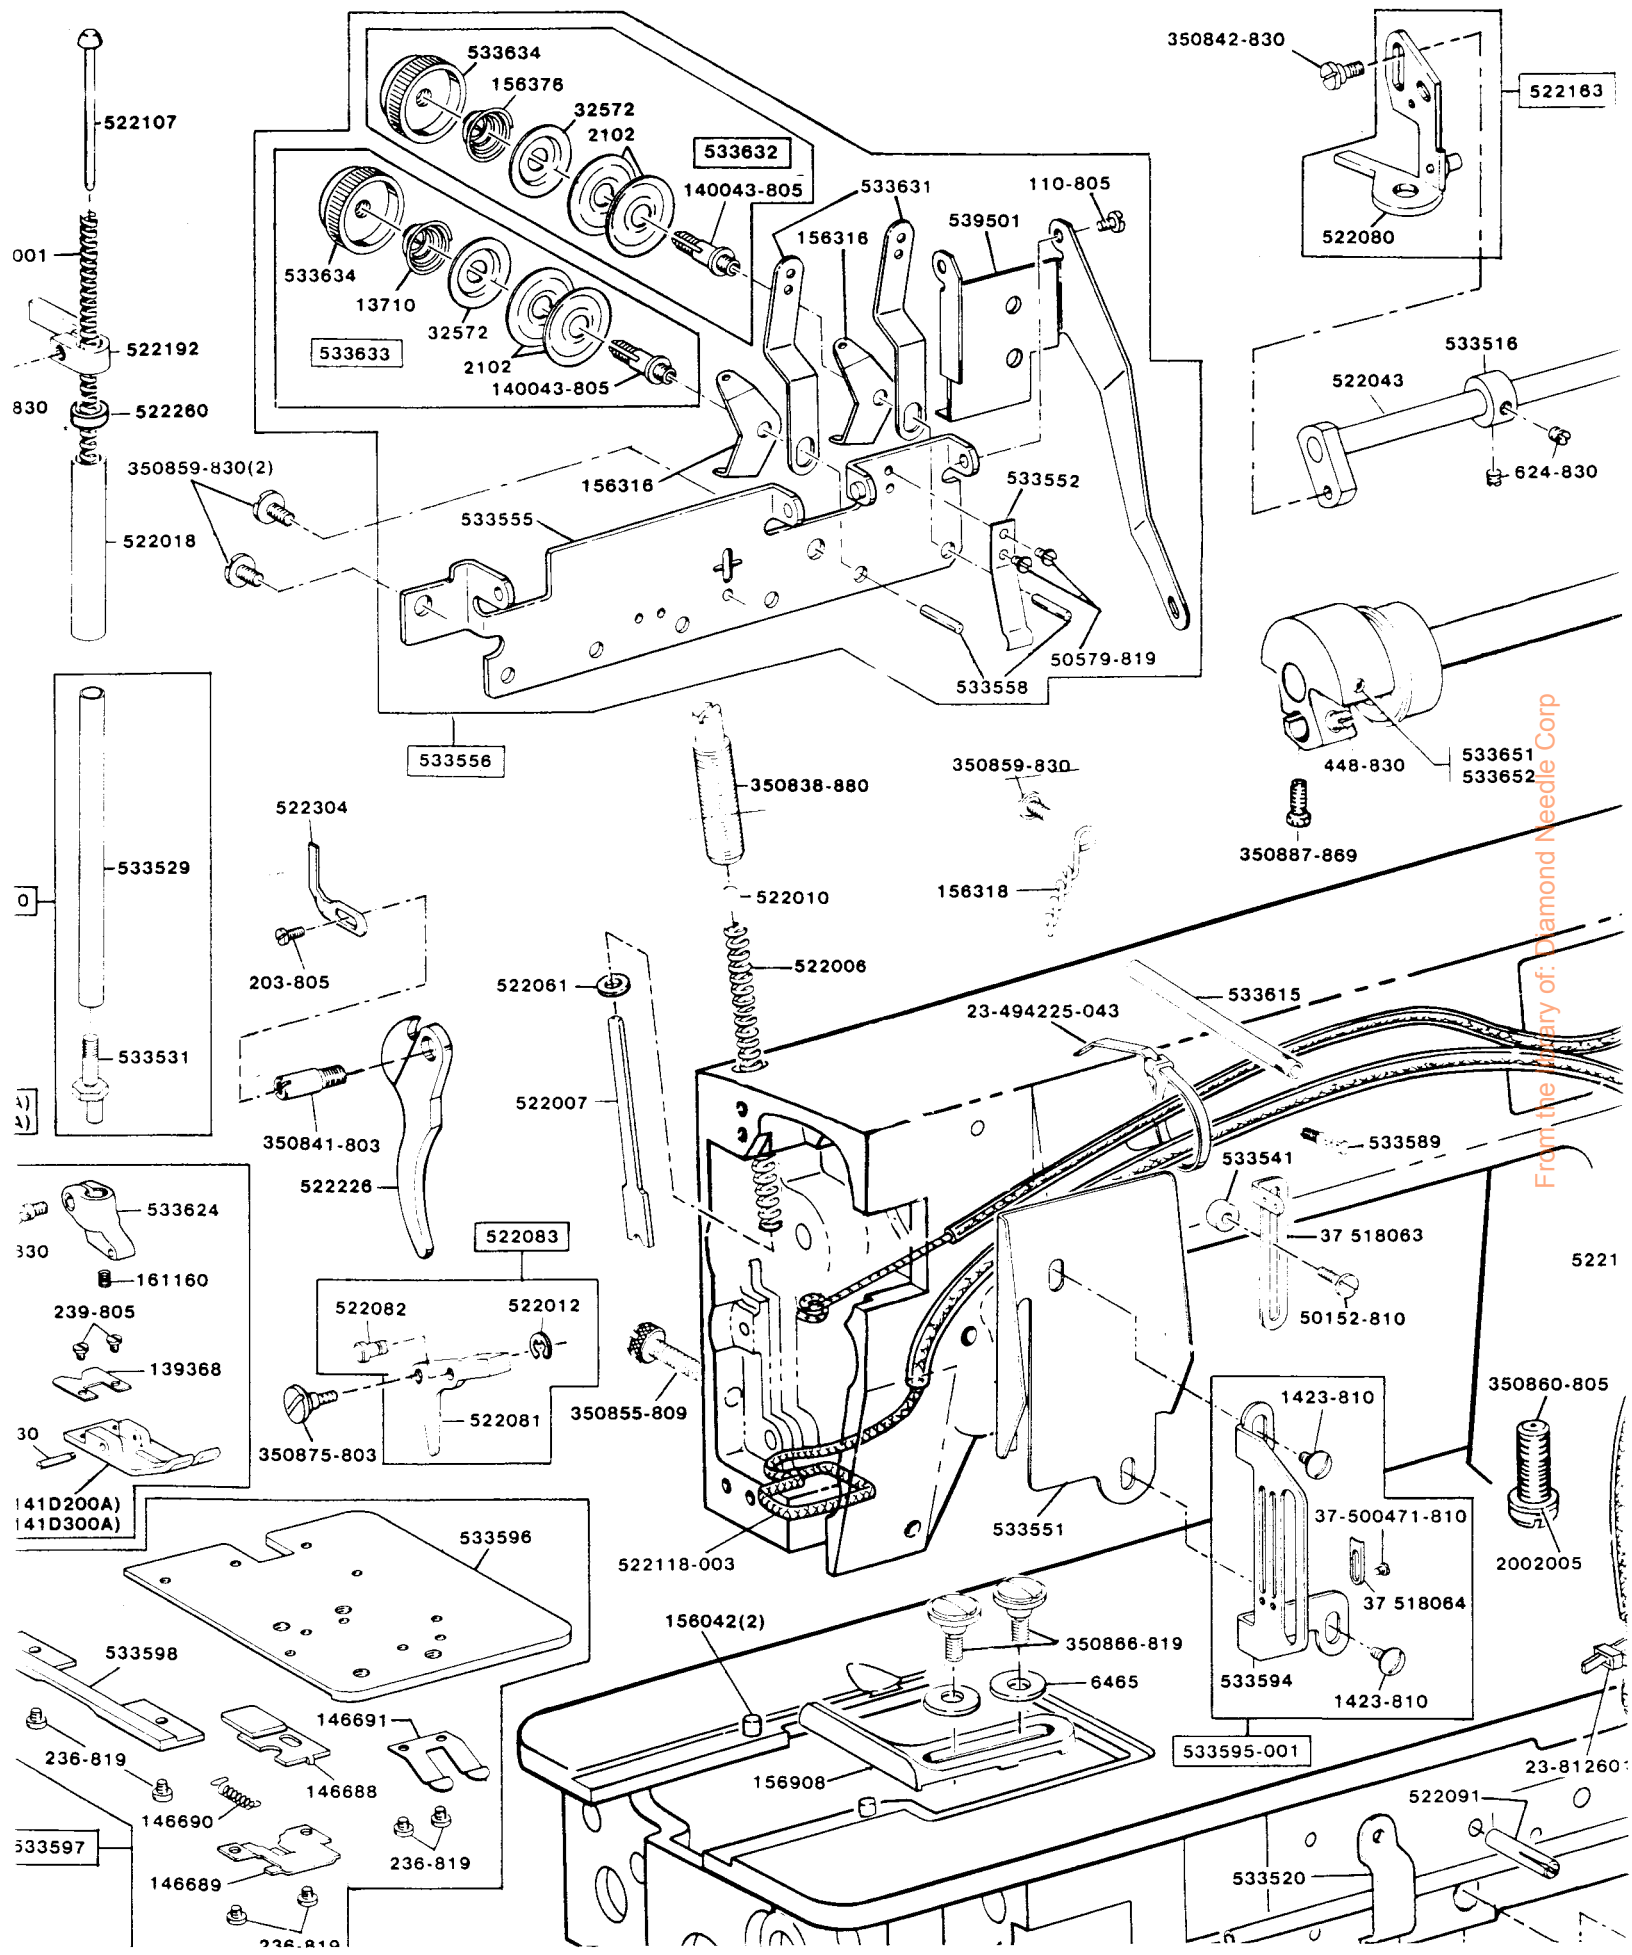

SINGER
141D200A,D300A

SINGER^{*}

141D200A & 141D300A

From the library of: Diamond Needle Corp

From the Library of: Diamond Needle Corp

58262(141D200A)
58260(141D300A)

986-805 533528 533533 533518 533540

533525 159-819(2) 522078 533515 522106 350886-869 533515 533507 533508

522086 624-830 350904-850 522067 52205 522182

533577 350858-833 624-830 52204 1470-803(2) 350905-803(2)

522136(2) 522183 522144 350891-869 522238 522235 1036-830 1036-830

1403-810 522135 522095 1403-810 522086 533620 205-803 350853-832

522041 522085 522051 350891-869 533502 522200 533553 522050 453-830 350891-869

350894-805 533636 533704 533613 522118-001 522282

533713 533514 533533 350891-869

533618
Mated Gears
replaces part nos.
533617 & 533581

51119-803 350885-869 33582

533708 533707 141326-805

From the library of Diamond Needles Co.

533642-002

533660-002(142D200A)
533660-003(142D300A)

from the factory of: Diamond Needle Corp

CENTURION

Form 21644(Rev.777) Printed in U.S.A.
Copyright © 1976 The Singer Company
All Rights Reserved Throughout the World
A Trademark of THE SINGER COMPANY