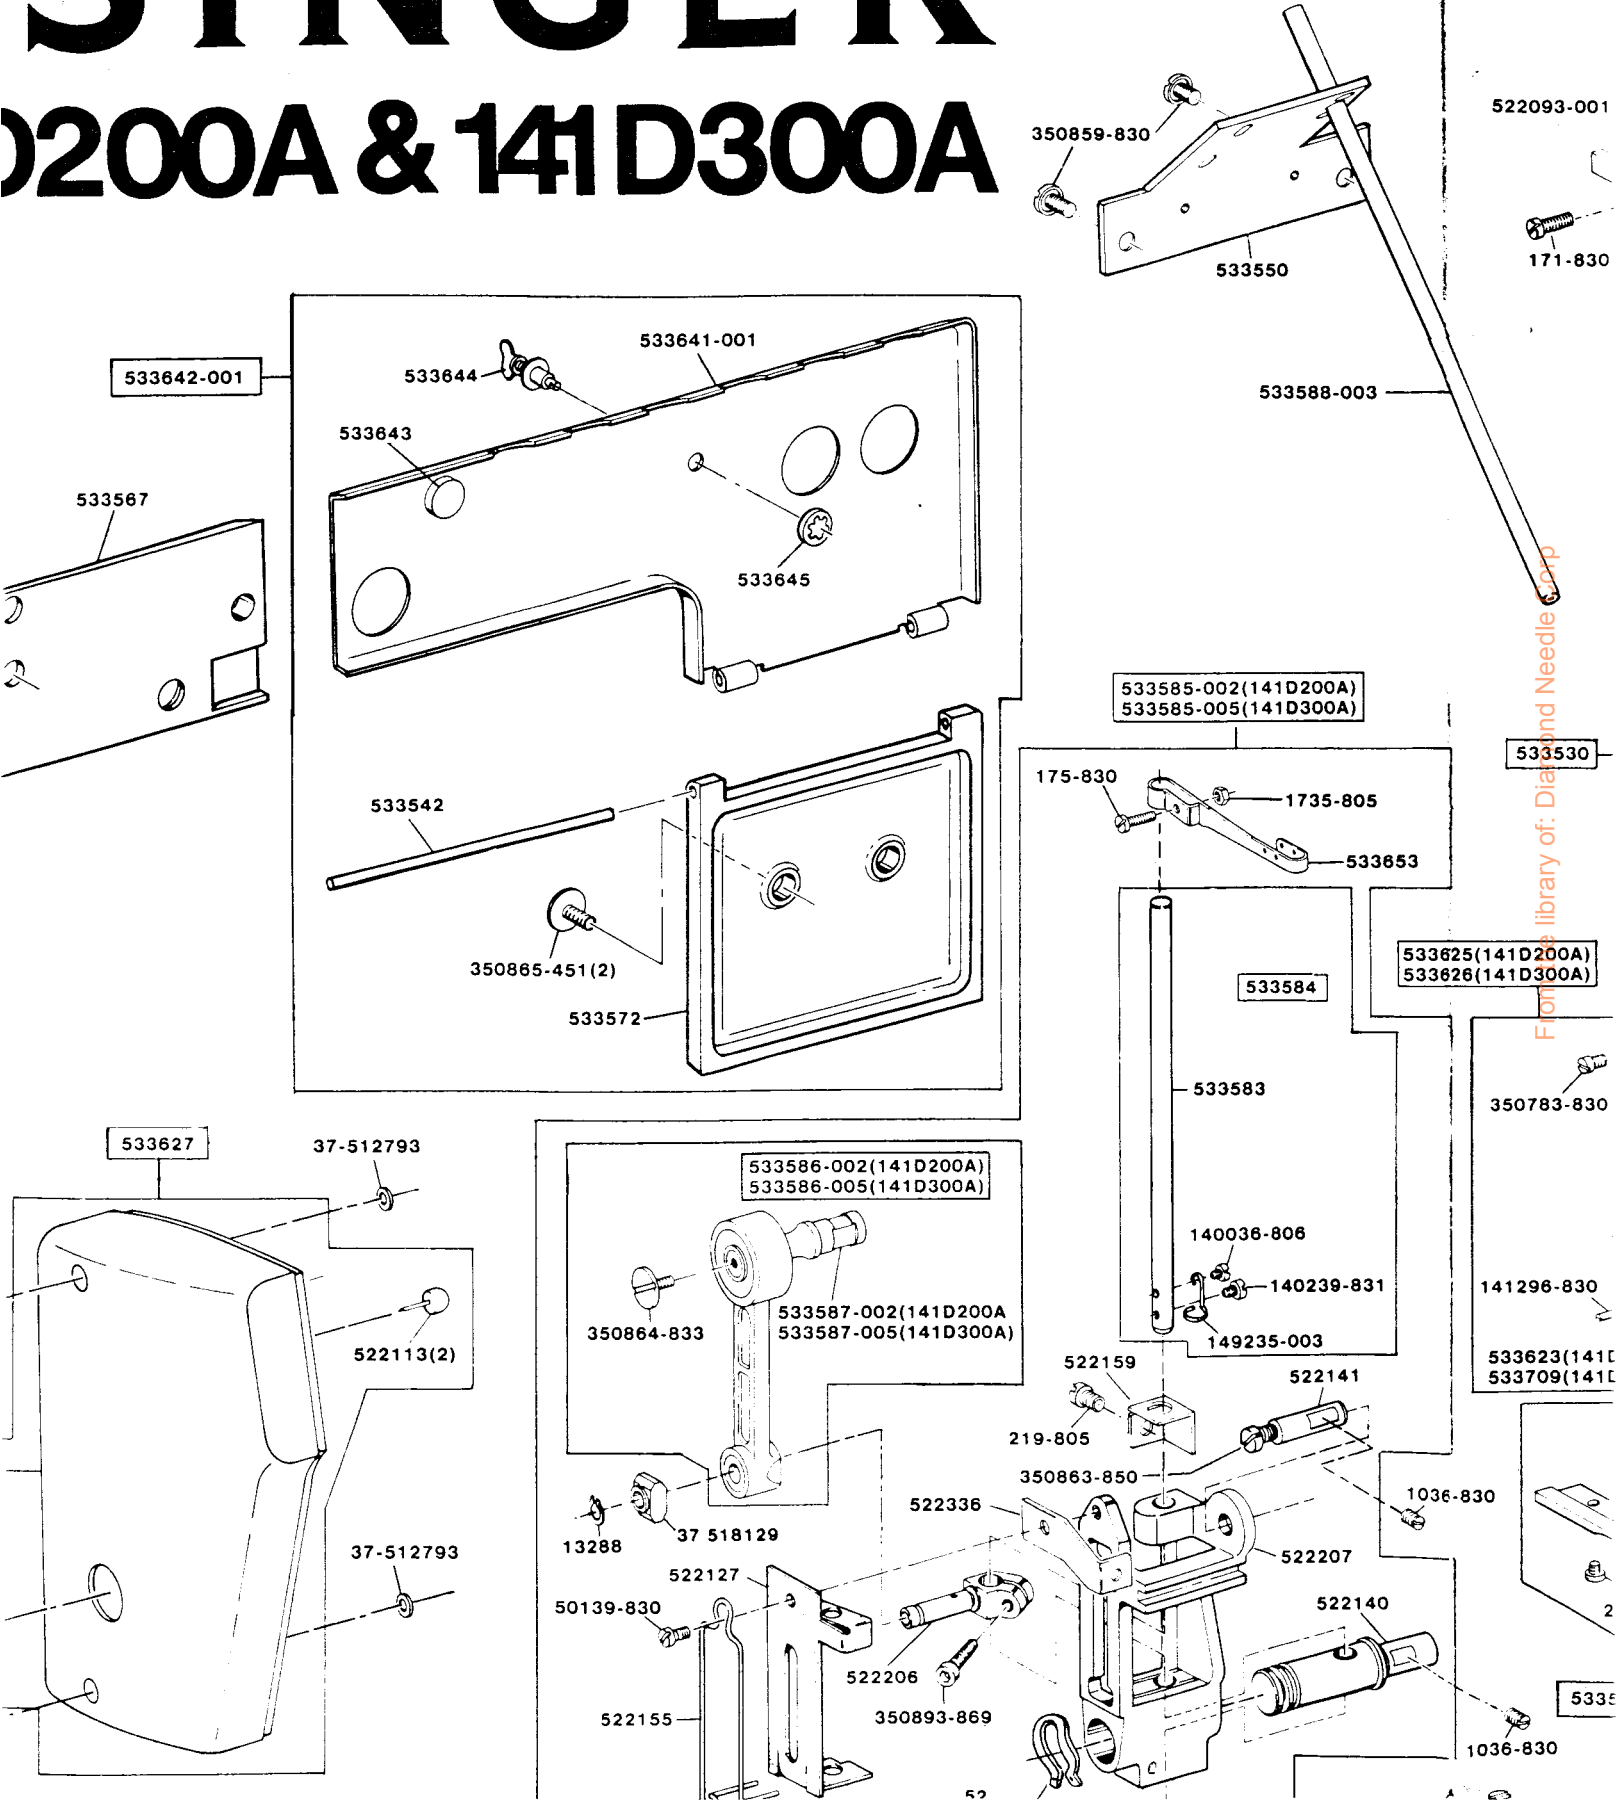

SINGER
141D200A,D300A

SINGER^{*}

141D200A & 141D300A

From the library of: Diamond Needle Corp

From the Library of: Diamond Needle Corp

58262(141D200A)
58260(141D300A)

986-805 533528 533533 533518 533540

533525 159-819(2) 522078 533515 522106 350886-869 533515 533507 533508

522086 624-830 350904-850 522067 52205 522182

533577 350858-833 624-830 52204 1470-803(2) 350905-803(2)

522136(2) 522183 522144 350891-869 522238 522235 1036-830 1036-830

1403-810 522135 522095 1403-810 522086 533620 205-803 350853-832

522041 522085 522051 350891-869 533502 522200 533553 522050 453-830 350891-869

350894-805 533636 533704 533613 522118-001 522282

533713 533514 533533 350891-869

533618
Mated Gears
replaces part nos.
533617 & 533581

51119-803 350885-869 33582

533708 533707 141326-805

From the library of Diamond Needles Co.

533642-002

533660-002(142D200A)
533660-003(142D300A)

from the factory of: Diamond Needle Corp

CENTURION

Form 21644(Rev.777) Printed in U.S.A.
Copyright © 1976 The Singer Company
All Rights Reserved Throughout the World
A Trademark of THE SINGER COMPANY