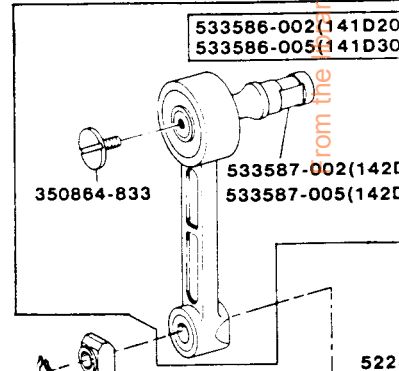

SINGER
141D200A,D300A

SINGER^{*}

141D200A & 141D300A

From the library of: Diamond Needle Corp

From the Library of: Diamond Needle Corp

58262(141D200A)
58260(141D300A)

986-805 533528 533533 533518 533540

533525 159-819(2) 522078 533515 522106 350886-869 533515 533507 533508

522041 522085 522051 350891-869 533502 522200 533553 522050 453-830 350891-869

350894-805 533636 533704 533613 522118-001 522282

533713 533514 533533 350891-869

533618
Mated Gears
replaces part nos.
533617 & 533581

51119-803 350885-869 33582

533708 533707 141326-805

From the library of Diamond Needles Co.

533642-002

533660-002(142D200A)
533660-003(142D300A)

from the factory of: Diamond Needle Corp

CENTURION

Form 21644(Rev.777) Printed in U.S.A.
Copyright © 1976 The Singer Company
All Rights Reserved Throughout the World
A Trademark of THE SINGER COMPANY

522354
THREAD STAND FOR
141D200A & 141D300A

37-518558
FINGER GUARD FOR
141D200A & 141D300A

13-21644
PICTORIAL PARTS LIST

13-21695
OPERATORS GUIDE

13-21633
SERVICE MANUAL

13-21710
CAUTION CARD

37-518556
FINGER GUARD FOR
141D200A & 141D300A