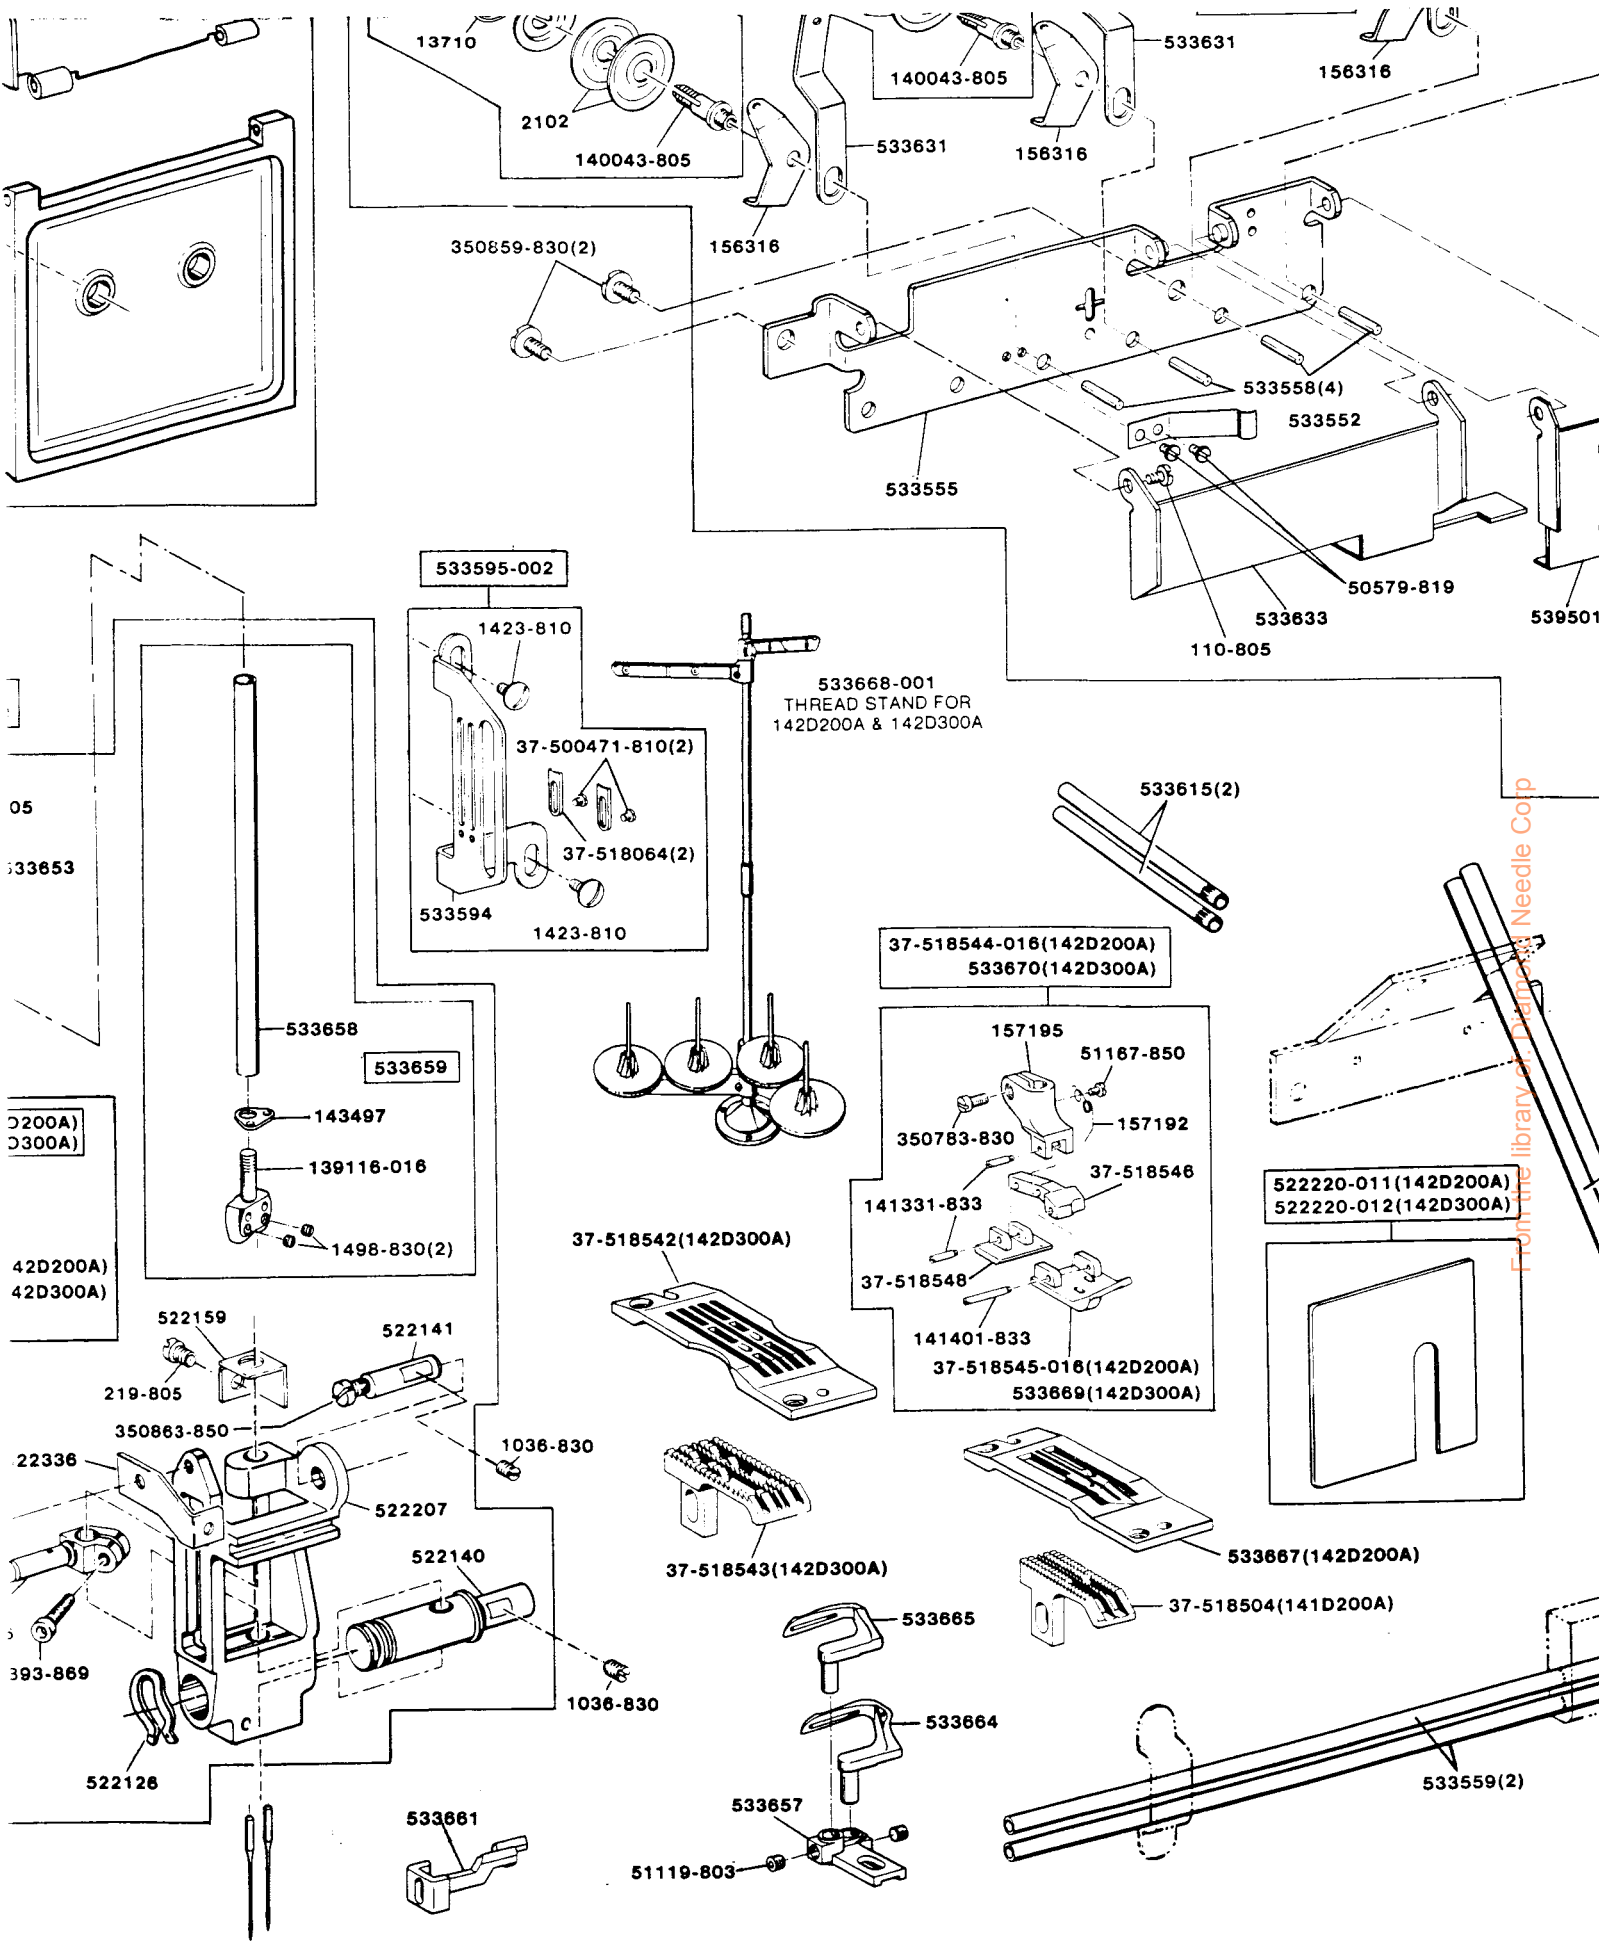

From the library of Diapers Needle Corp