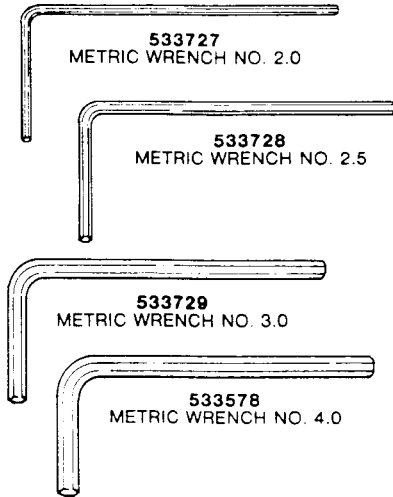

13-21644
PICTORIAL PARTS LIST

13-21695
OPERATORS GUIDE

13-21633
SERVICE MANUAL

13-21710
CAUTION CARD

37-518556
FINGER GUARD FOR
141D200A & 141D300A

533672
FINGER GUARD FOR
142D200A & 142D300A

N-3650 SIZE 16
NEEDLE FOR
141D200A & 142D200A

N-3650 SIZE 19
NEEDLE FOR
141D300A & 142D300A

533674
FINGER GUARD FOR
142D200A & 142D300A

ACCESSORIES

OPTIONALS

142D200A & 142D300A

From the library of: Diamond Needle Corp