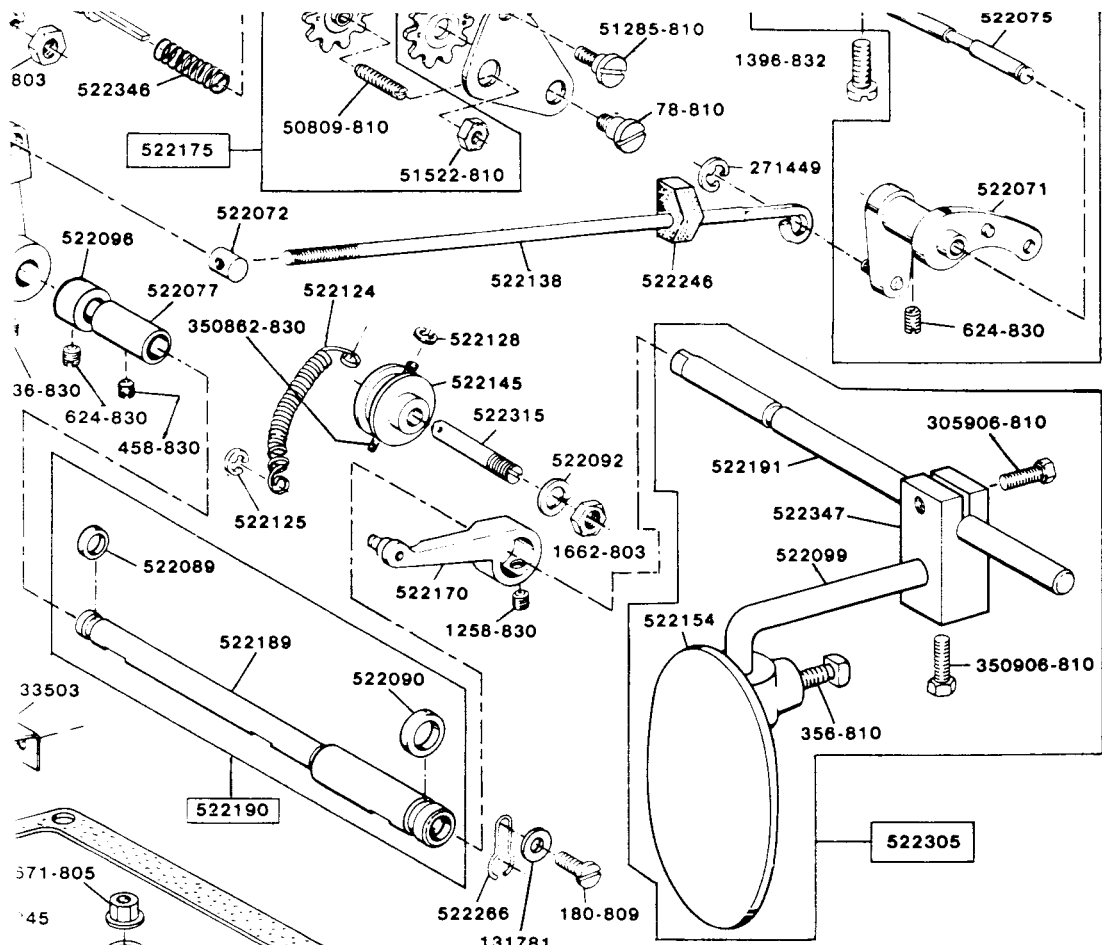

SINGER
141D200A,D300A

SINGER^{*}

141D200A & 141D300A

From the library of: Diamond Needle Corp

From the Library of: Diamond Needle Corp

58262(141D200A)
58260(141D300A)

986-805 533528 533533 533518 533540

533525 159-819(2) 522078 533515 522106 350886-869 533515 533507 533508

522086 624-830 350904-850 522067 52205 522182

533577 350858-833 624-830 52204 1470-803(2) 350905-803(2)

522136(2) 522183 522144 350891-869 522238 522235 1036-830 1036-830

1403-810 522135 522095 1403-810 522086 533620 205-803 350853-832

522041 522085 522051 350891-869 533502 522200 533553 522050 453-830 350891-869

350894-805 533636 533704 533613 522118-001 522282

533713 533514 533533 350891-869

533618
Mated Gears
replaces part nos.
533617 & 533581

51119-803 350885-869 33582

533708 533707 141326-805

From the library of Diamond Needles Co.

533642-002

533660-002(142D200A)
533660-003(142D300A)

from the factory of: Diamond Needle Corp

CENTURION

Form 21644(Rev.777) Printed in U.S.A.
Copyright © 1976 The Singer Company
All Rights Reserved Throughout the World
A Trademark of THE SINGER COMPANY